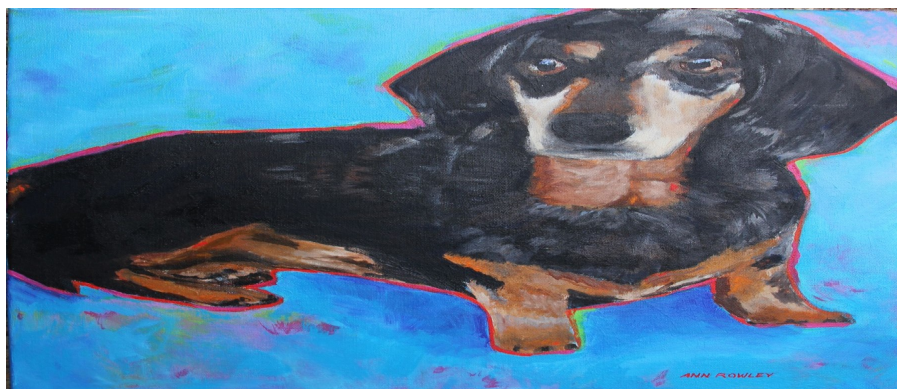

## Upcoming Events at Jaycee Park Center for the Arts

- ◆ IAA Free Basic Art Class - Drawing / Instructor Cynthia Padilla / Thurs, SEP 11 and 18 / Large Gallery / 7-9pm / Info: [irvingart.org](http://irvingart.org)
- ◆ IAA Member Laura Griffin / Copic Art Class / Sat, SEP 13 / Small Gallery / 9-12pm / Info: [laura\\_griffin@yahoo.com](mailto:laura_griffin@yahoo.com)
- ◆ IAA Wildlife & Domestic Animal Show Awards Ceremony and Reception / Sun, SEP 14 / 2-4pm / Info: [irvingart.org](http://irvingart.org)
- ◆ IAA Organizational Member Kaligrafos / Workshop / Sat, SEP 20 / 8-5pm / Info: [sherry.barber@ymail.com](mailto:sherry.barber@ymail.com)
- ◆ IAA General Membership Meeting and Demo/ Tues, SEP 23 / 7-9pm / Info: [irvingart.org](http://irvingart.org)
- ◆ IAA Member Noopur Agarwal / Creative Arising Workshop / Sun, SEP 28 / 8-5pm / Info: [nabloomscreations@gmail.com](mailto:nabloomscreations@gmail.com)