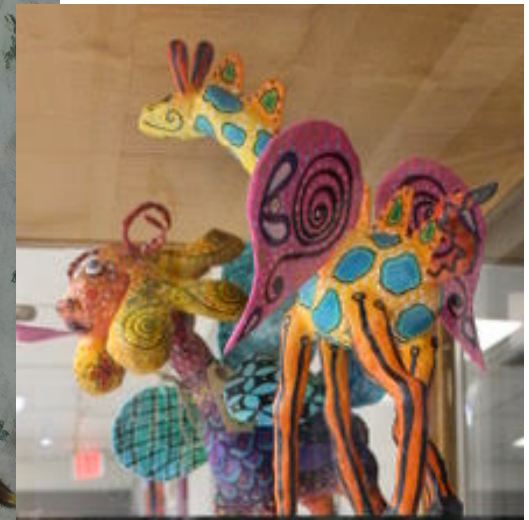

## 7th Annual 2018 Winter Exhibit

---

"Christmas Bird" by Susan Murray

"Alebrijes" by Maria Ruenes

Funded in part by the  
**City of Irving**  
through the  
**Irving Arts Board**

**January 7 - March 25, 2018**  
at the  
**West Irving Library**